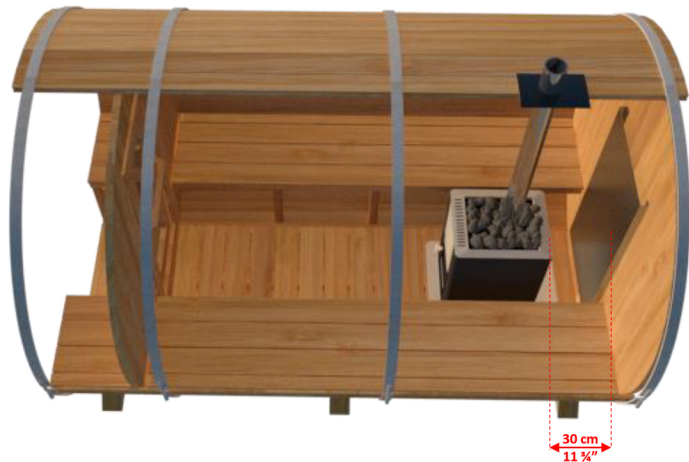

ELEVATION: 6,792'

All Signature Series Saunas include Mountain Hot Tub Accessory Kit  
 Table Mountain & Sleeping Giant models include Sauna Roof Kit