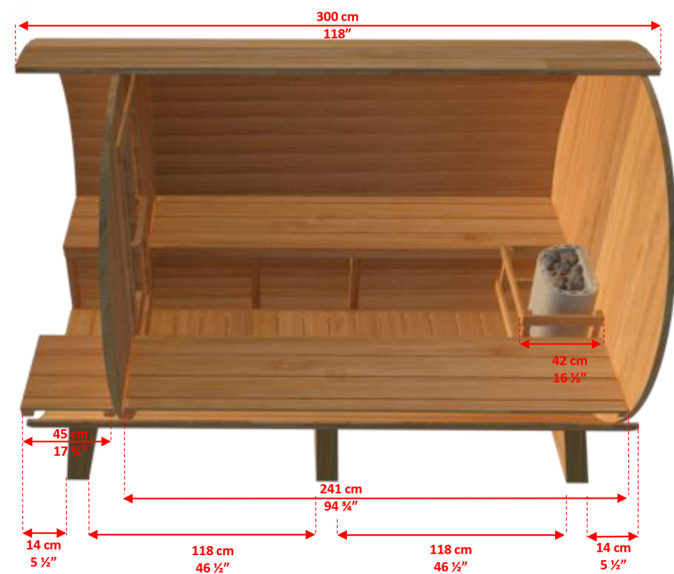

ELEVATION: 6,792'

All Signature Series Saunas include Mountain Hot Tub Accessory Kit  
 Table Mountain & Sleeping Giant models include Sauna Roof Kit