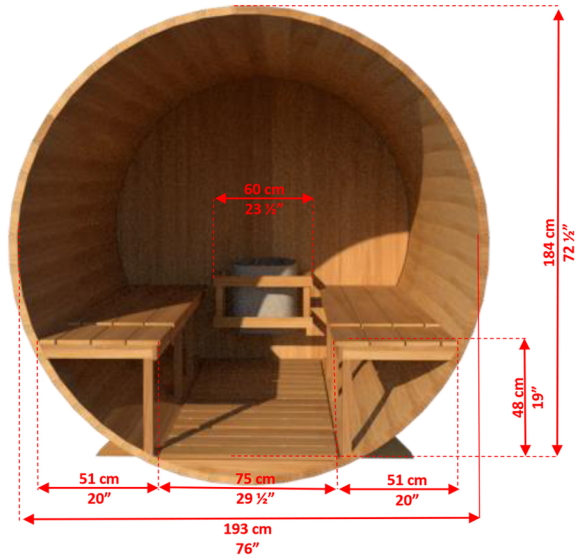

ELEVATION: 6,792'

All Signature Series Saunas include Mountain Hot Tub Accessory Kit  
 Table Mountain & Sleeping Giant models include Sauna Roof Kit