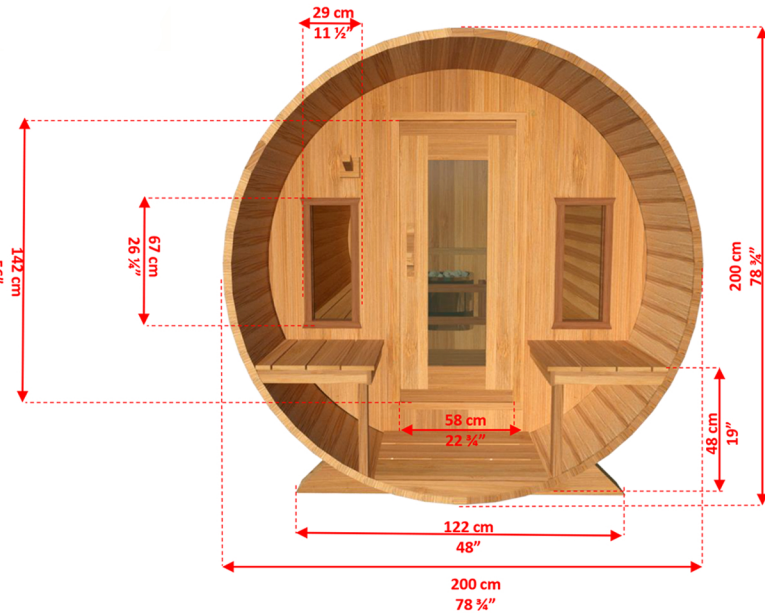

ELEVATION: 6,792'

All Signature Series Saunas include Mountain Hot Tub Accessory Kit  
 Table Mountain & Sleeping Giant models include Sauna Roof Kit