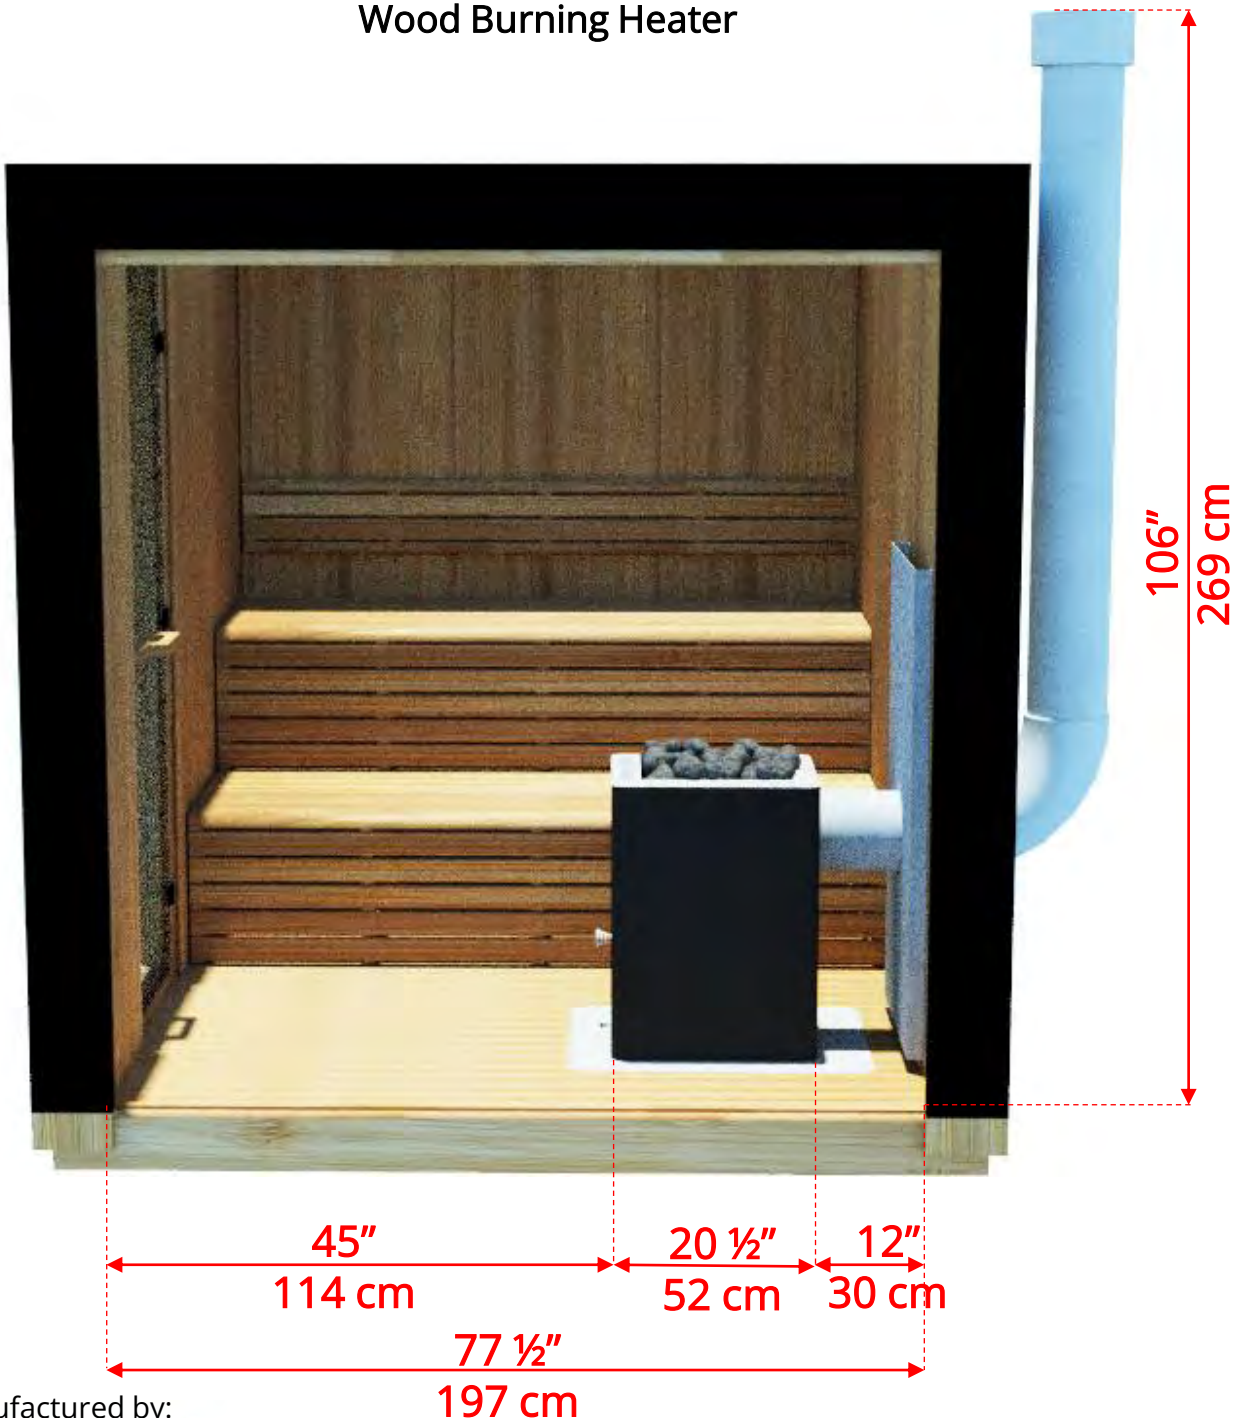

NE6110/NE6112 Outdoor Pure Cube Neptune Sauna

Wood Burning Heater

Manufactured by: