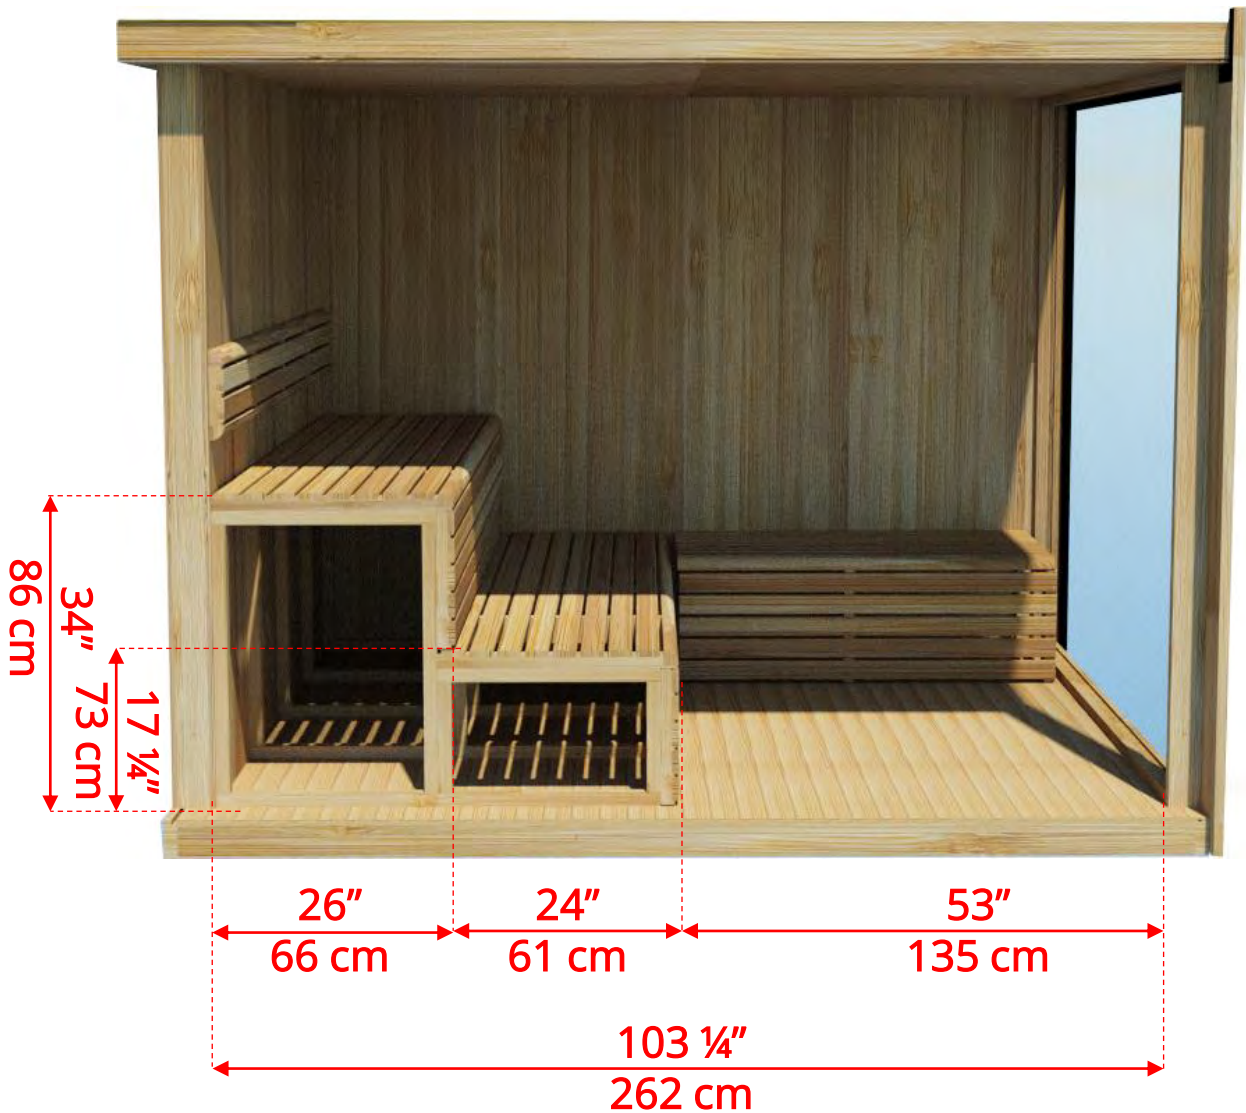

pure cübe

NE6110/NE6112 Outdoor Pure Cube Neptune Sauna

Manufactured by:

tel: 888-923-9813 | info@leisurecraft.com | web: www.leisurecraft.com