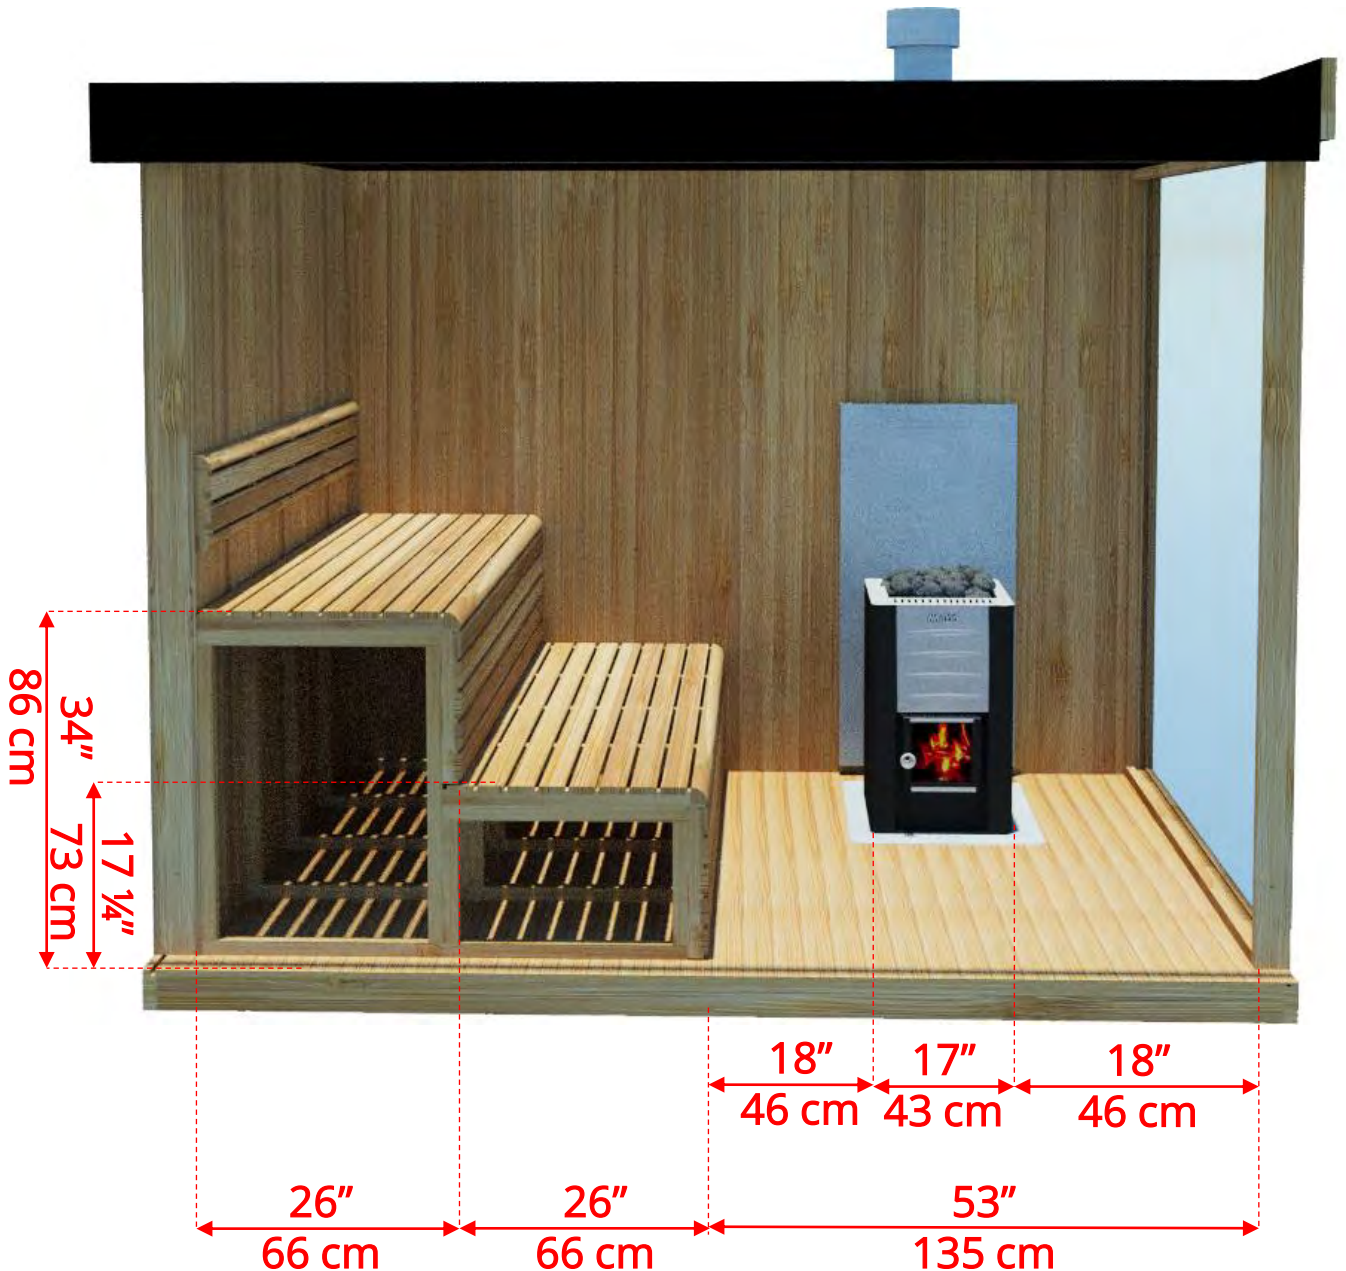

pure cübe

NE6110/NE6112 Outdoor Pure Cube Neptune Sauna

Wood Burning Heater

Manufactured by:

leisurecraft
BUILDING LUXURY

tel: 888-923-9813 | info@leisurecraft.com | web: www.leisurecraft.com