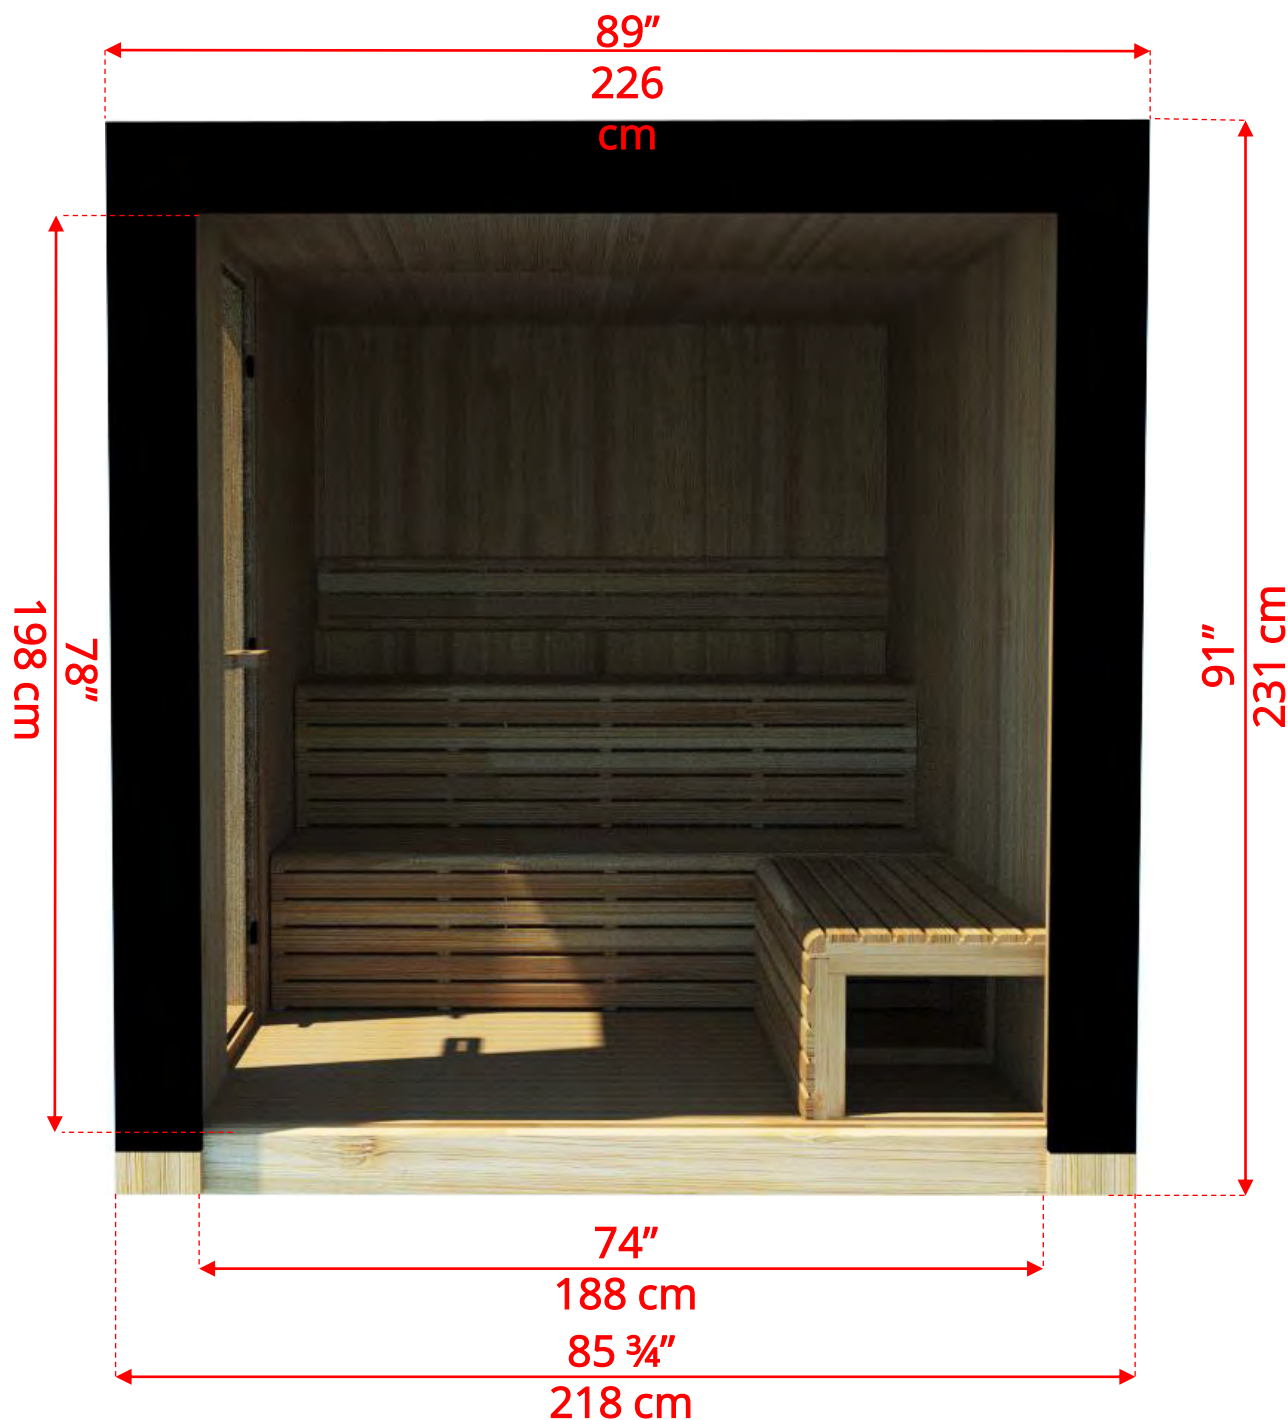

# NE6110/NE6112 Outdoor Pure Cube Neptune Sauna

Manufactured by:

pure cübe