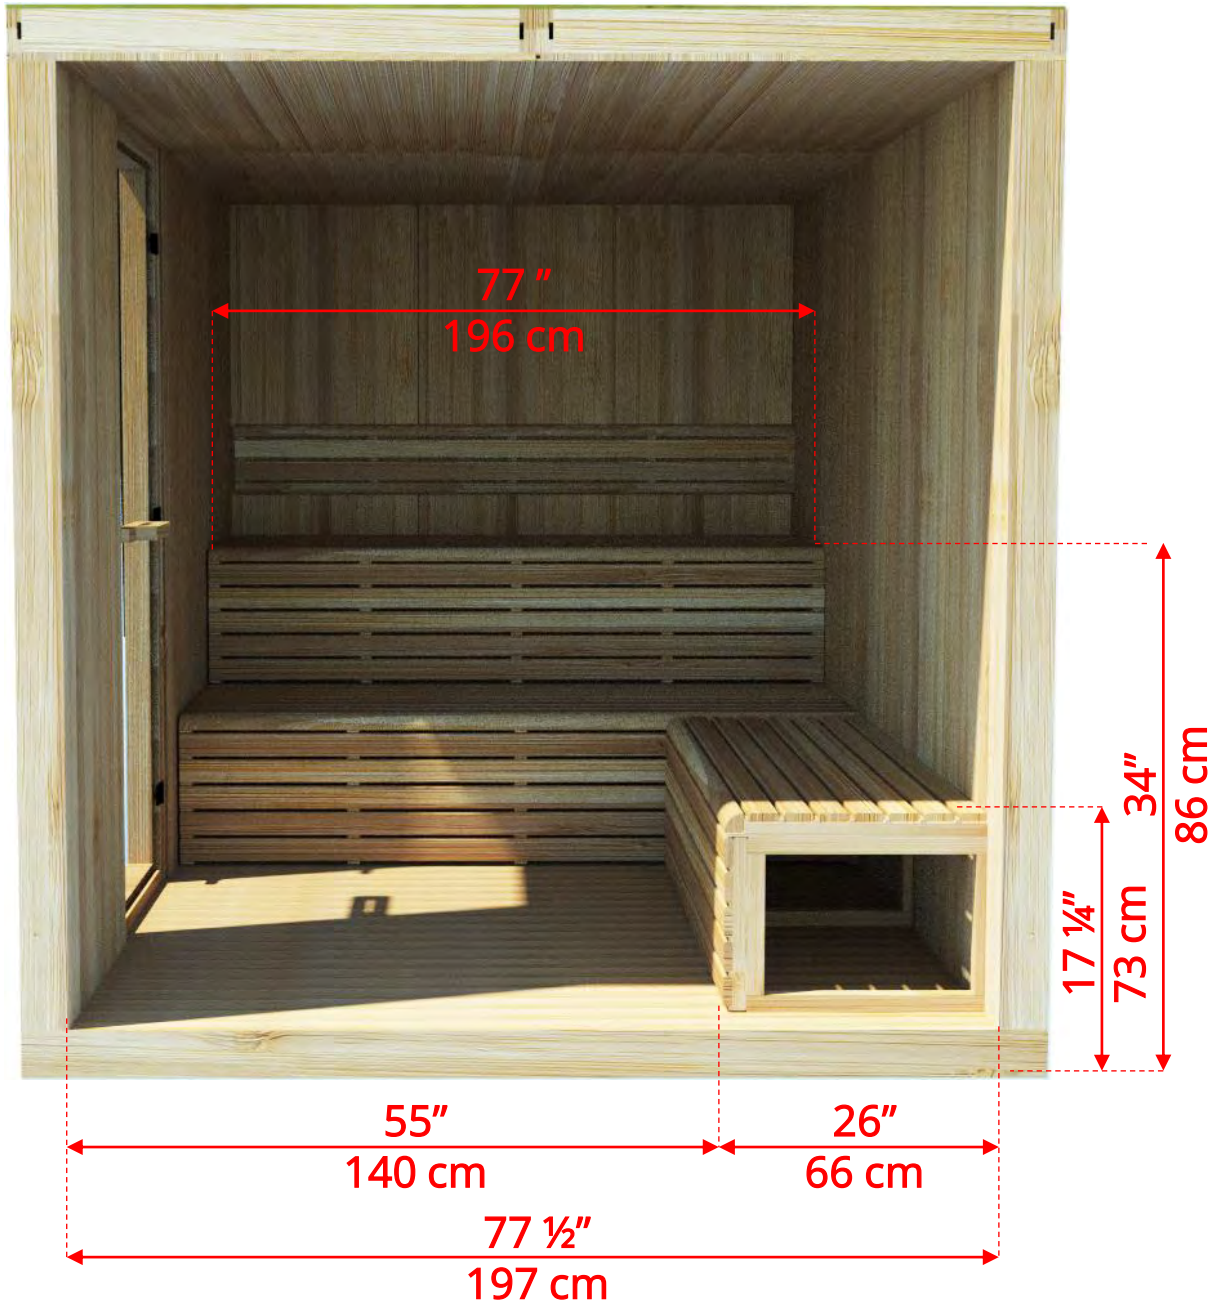

pure cübe

NE6110/NE6112 Outdoor Pure Cube Neptune Sauna

Manufactured by:

tel: 888-923-9813 | info@leisurecraft.com | web: www.leisurecraft.com