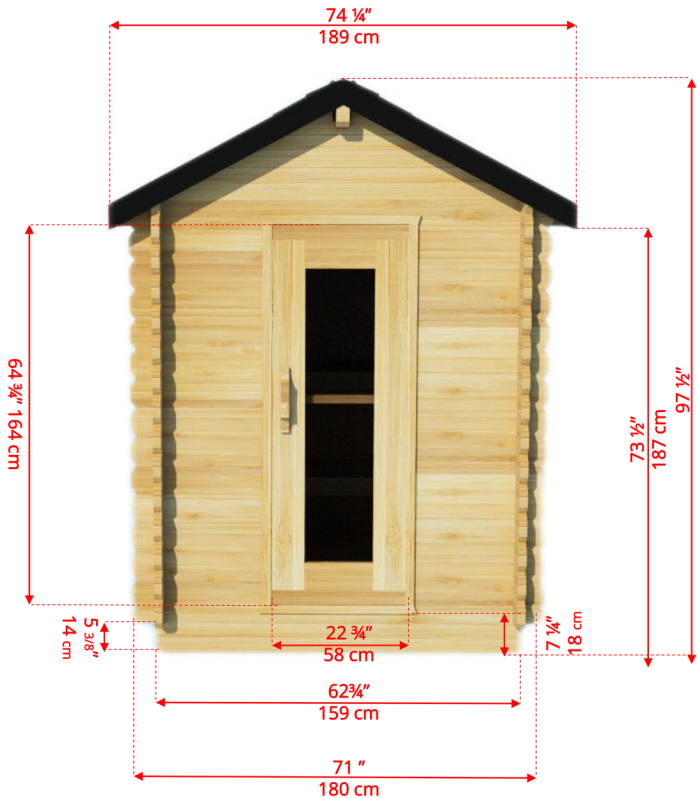

JACK SWAIN

All Signature Series Saunas include Mountain Hot Tub Accessory Kit